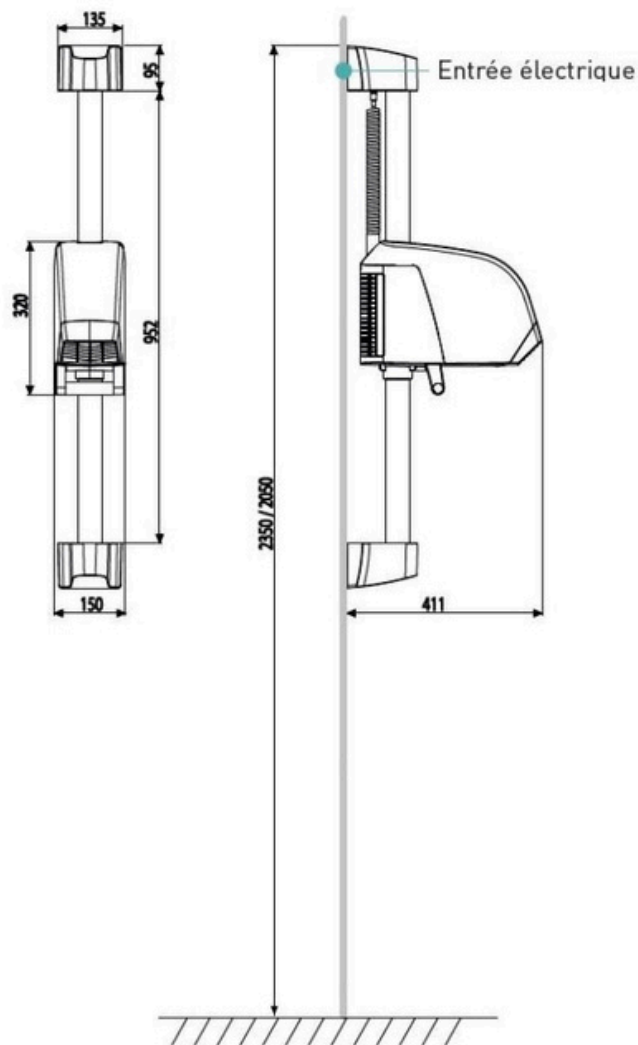

8221405

NEPTUNE white

SPECIFICATIONS

Material	ABS & Polycarbonate
Colour	White
Diffusor	No
Air flow rate (m ³ /h)	160
Air outlet temperature (°C)	50
Safety in case of malfunction	Yes
Speed control	1 speed
Temperature variation	1
Vandal-safe	Yes

ELECTRICAL

Rated Power (W)	2000
Voltage	220-240V
Frequency (Hz)	50
ON/OFF switch	Yes
Type of motor	Induction

DIMENSIONS

Height (mm)	1153
Width (mm)	150
Depth (mm)	411
Weight (kg)	3.070

BOX DIMENSIONS

Height (mm)	230
Width (mm)	395
Depth (mm)	1060
Weight (kg)	7.620

TECHNICAL DRAWING

RECOMMENDED INSTALLATION HEIGHTS

- Men installation height (cm) : 1200
- Women installation height (cm) : 1200
- Children installation height (cm) : 900
- Disabled person installation height (cm) : 900